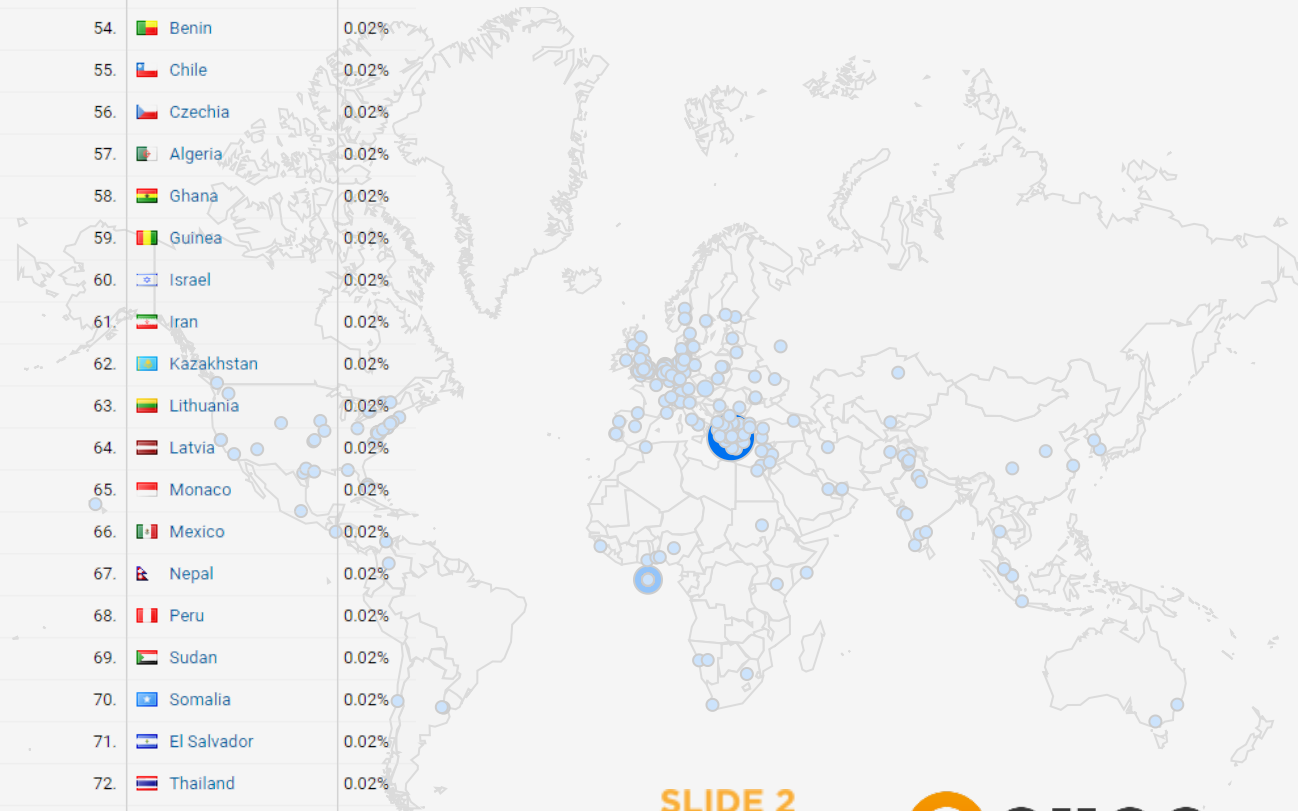

Total Visitors

Users	Unique Users	Countries	Registrations	Unique Logins	Sessions	Page Views	Page/Session	Avg. Session Duration
4,751	4,007	72	1,152	1,421	16,142	76,190	4.72	00:31:49

Exhibition Hall Visitors

Users	Unique Users	Sessions	Page Views	Pages/Session	Avg. Session Duration
2,321	2,244	10,015	30,713	3.07	00:04:44

1. Greece	77.23%	26. Denmark	0.13%	51. (not set)	0.04%
2. United States	5.12%	27. Hong Kong	0.13%	52. Afghanistan	0.02%
3. United Kingdom	2.64%	28. Uzbekistan	0.13%	53. Albania	0.02%
4. Netherlands	2.08%	29. Portugal	0.10%	54. Benin	0.02%
5. Cyprus	1.74%	30. Romania	0.10%	55. Chile	0.02%
6. Finland	1.70%	31. Argentina	0.08%	56. Czechia	0.02%
7. Austria	1.51%	32. Colombia	0.08%	57. Algeria	0.02%
8. Germany	1.07%	33. Sweden	0.08%	58. Ghana	0.02%
9. France	0.59%	34. Egypt	0.06%	59. Guinea	0.02%
10. Singapore	0.48%	35. Ireland	0.06%	60. Israel	0.02%
11. China	0.42%	36. Luxembourg	0.06%	61. Iran	0.02%
12. India	0.42%	37. North Macedonia	0.06%	62. Kazakhstan	0.02%
13. Qatar	0.38%	38. Poland	0.06%	63. Lithuania	0.02%
14. Spain	0.29%	39. Serbia	0.06%	64. Latvia	0.02%
15. Italy	0.29%	40. South Africa	0.06%	65. Monaco	0.02%
16. Switzerland	0.27%	41. Bulgaria	0.04%	66. Mexico	0.02%
17. United Arab Emirates	0.21%	42. Georgia	0.04%	67. Nepal	0.02%
18. Turkey	0.21%	43. Indonesia	0.04%	68. Peru	0.02%
19. South Korea	0.19%	44. Kenya	0.04%	69. Sudan	0.02%
20. Norway	0.19%	45. Lebanon	0.04%	70. Somalia	0.02%
21. Belgium	0.17%	46. Malta	0.04%	71. El Salvador	0.02%
22. Canada	0.17%	47. Malaysia	0.04%	72. Thailand	0.02%
23. Australia	0.15%	48. Namibia	0.04%	73. Taiwan	0.02%
24. Pakistan	0.15%	49. Nigeria	0.04%		
25. Ukraine	0.15%	50. Russia	0.04%		